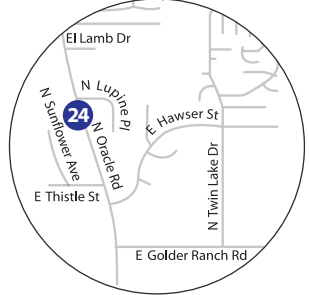

24 DEWHIRST-CATALINA LIBRARY

15631 N Oracle Rd #199, 85739
(520) 594-5240
Mon-Fri, 10 am to 5 pm