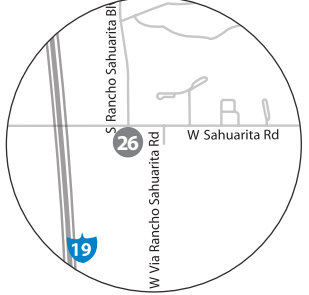

26 SAHUARITA LIBRARY

725 W Via Rancho Sahuarita Rd, 85629
(520) 594-5490
(TEMPORARILY CLOSED)

27 SALAZAR-AJO LIBRARY

15 W Plaza St, #179, 85321
(520) 387-6075
Mon-Fri, 10 am to 5 pm,
CLOSED FOR LUNCH NOON TO 1 PM