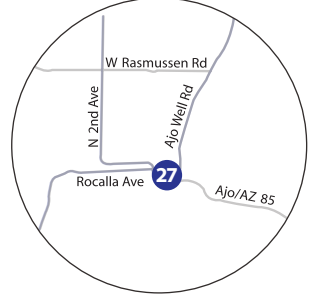

27 SALAZAR-AJO LIBRARY

15 W Plaza St, #179, 85321
(520) 387-6075
Mon-Fri, 10 am to 5 pm,
CLOSED FOR LUNCH NOON TO 1 PM