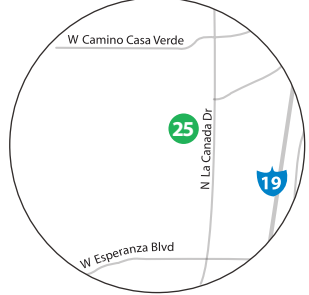

25 JOYNER-GREEN VALLEY LIBRARY

601 N La Canada Dr, 85614
(520) 594-5295
Mon-Fri, 10 am to 5 pm