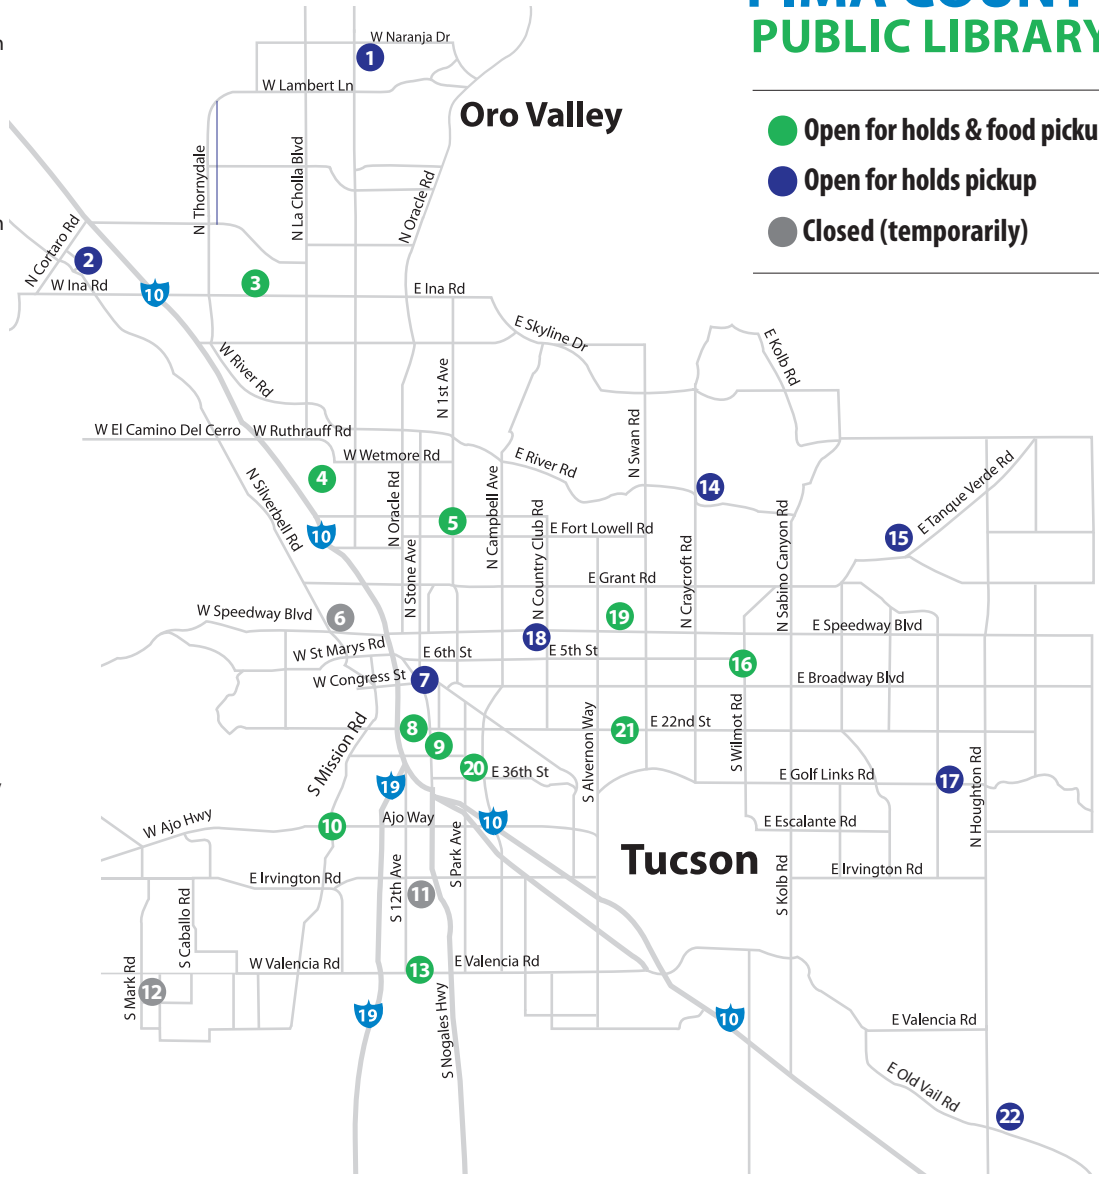

To help reduce the spread of the Coronavirus, there will be **NO ENTRY** allowed into library buildings. There will be **NO** computer access.

PIMA COUNTY PUBLIC LIBRARY

- Open for holds & food pickup
- Open for holds pickup
- Closed (temporarily)

13 VALENCIA LIBRARY

202 W Valencia Rd, 85706
(520) 594-5390
Mon-Fri, 10 am to 5 pm

14 DUSENBERRY-RIVER LIBRARY

5605 E River Rd #105, 85750
(520) 594-5345
Mon-Fri, 10 am to 5 pm

15 KIRK-BEAR CANYON LIBRARY