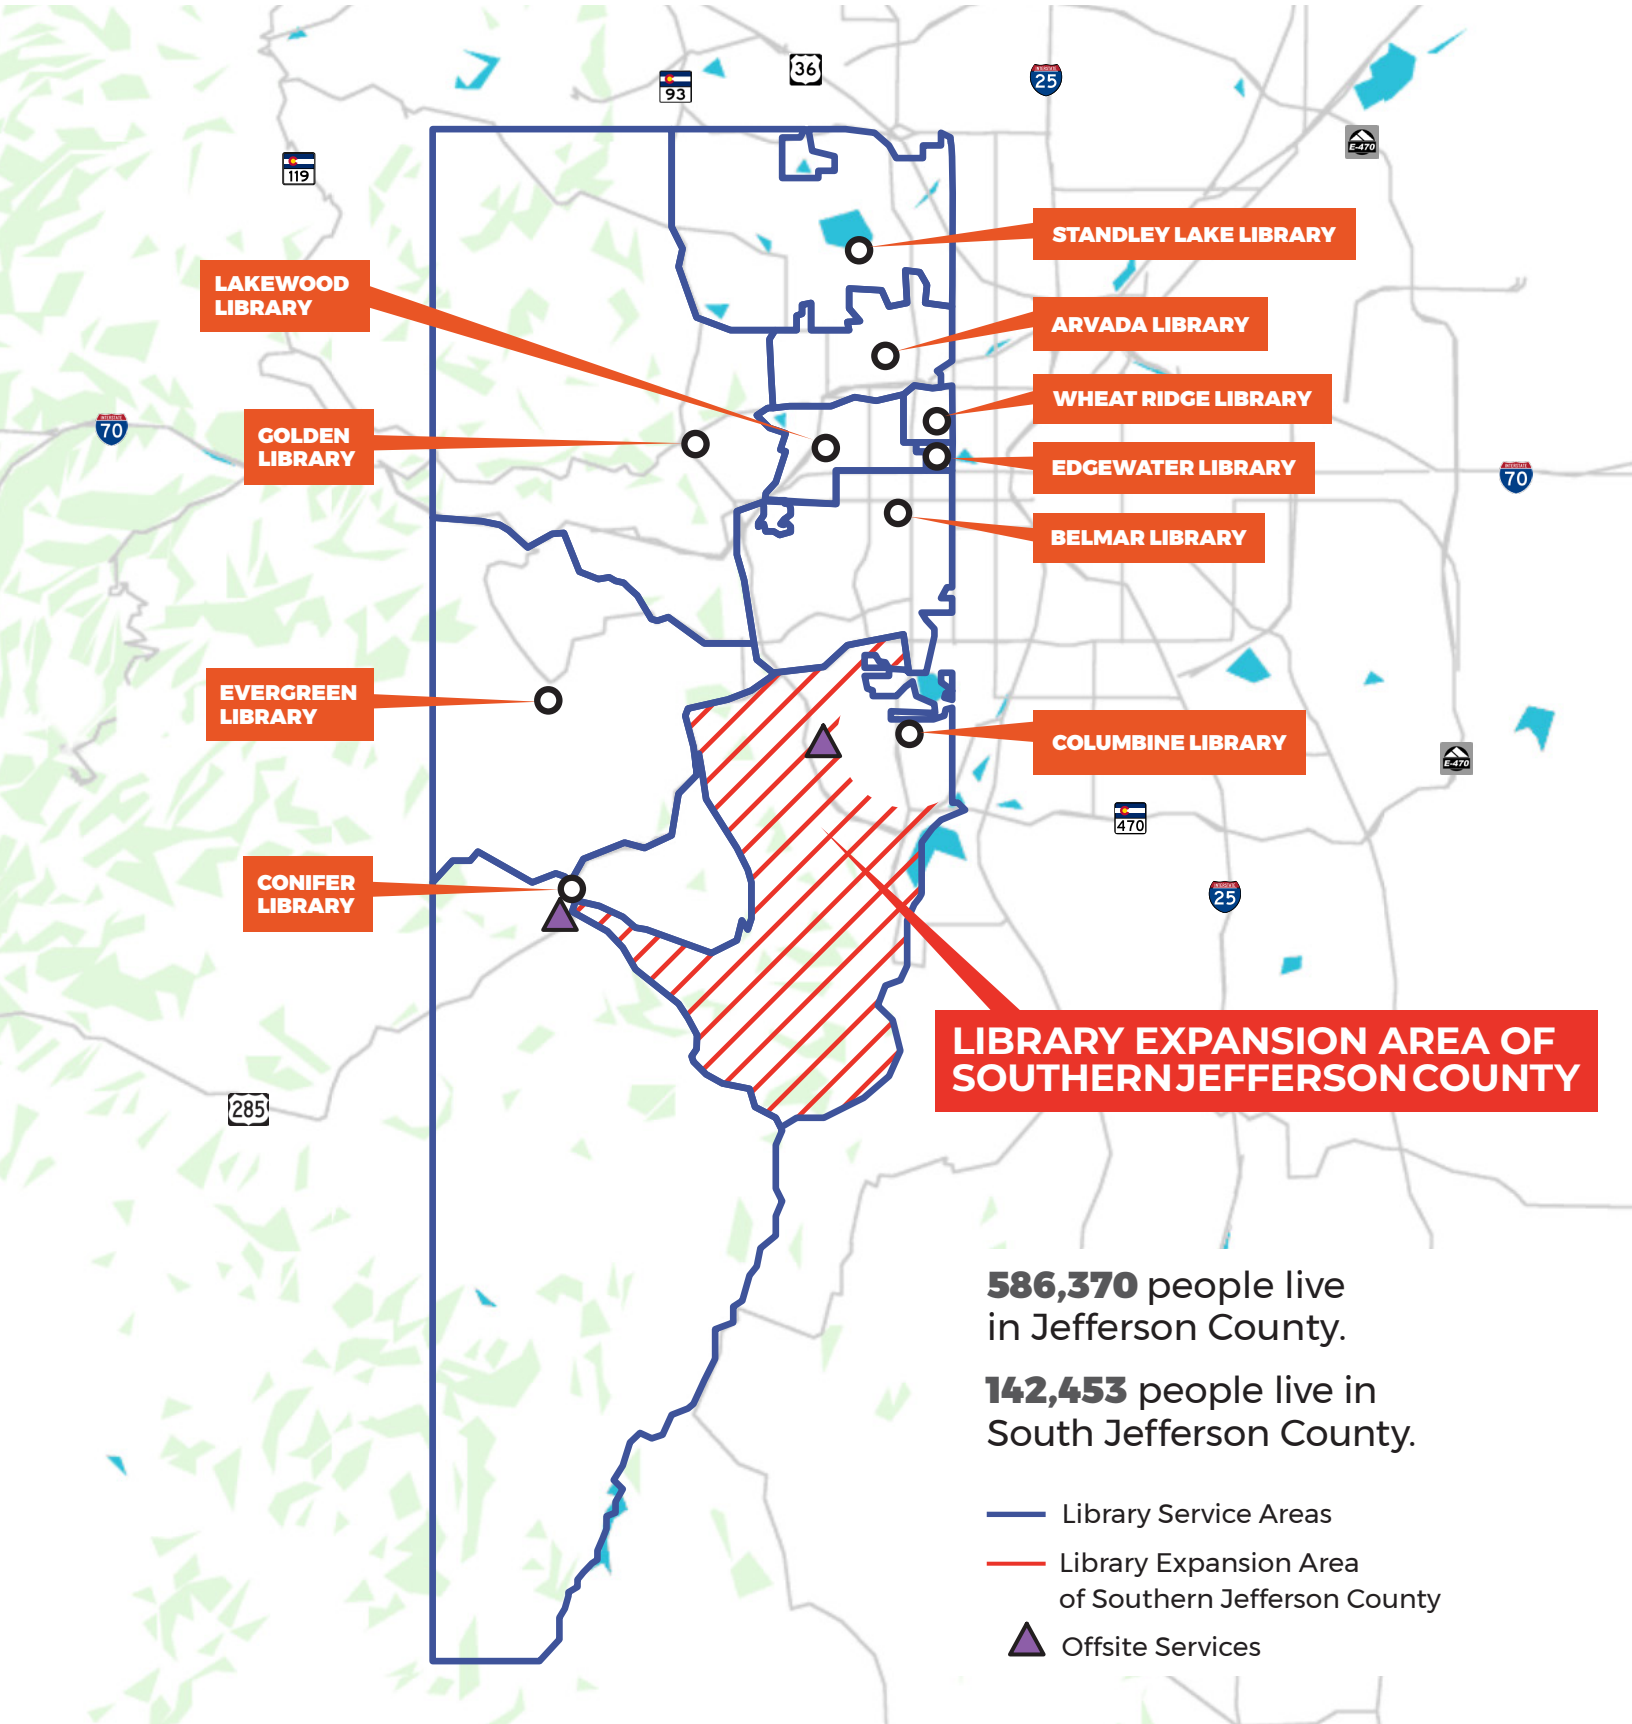

NEW LIBRARY COMING TO SOUTH JEFFERSON COUNTY

Population growth has outpaced library space throughout the county. Jefferson County Public Library (JCPL) has identified the need to build a new destination library in the southern region of the county to expand library services. This expansion will provide additional access to information and opportunities for all generations, and will be adaptable for future growth and economic development beyond initial expectations.

A NEW DESTINATION WITH NEW OPPORTUNITIES

The location of the new library has yet to be discovered. The site selection will be chosen based on an evaluation of criteria, such as: location, capacity, community input, and cost. The intent is to locate the new facility in the southern region of the county to provide services to those beyond convenient access to an existing library in Jefferson County—services and resources that best fit your needs.

jeffcolibrary.org/south-county

ENGAGEMENT AND CONSTRUCTION TIMELINE

EARLY 2021
Community Input

TBD
Site Selection & Purchase

TBD
Community Input on Concept Design

9-12 MONTHS
Final Design

3-6 MONTHS
Permitting Process

12-18 MONTHS
Library Construction

COUNTY LIBRARY LOCATIONS

LIBRARY EXPANSION AREA OF SOUTHERN JEFFERSON COUNTY

586,370 people live in Jefferson County.

142,453 people live in South Jefferson County.

- Library Service Areas
- Library Expansion Area of Southern Jefferson County
- ▲ Offsite Services